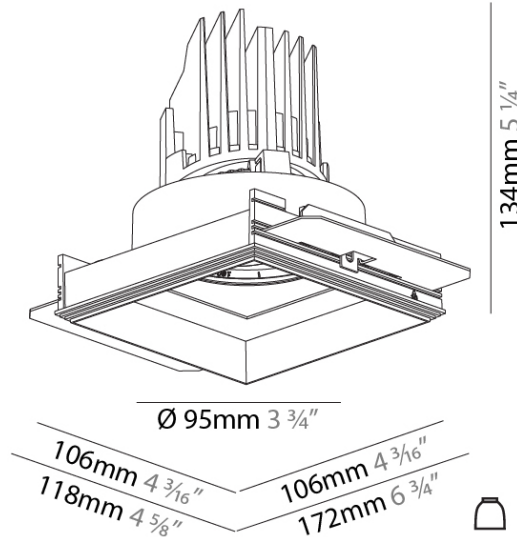

ELECTRICAL

Lamp Type: LED (Zhaga Standard)
Input Wattage (W): 15.5
Total Output Wattage (W): 14.5
Dimming: Tri-Mode (Non-Dimming and Phase Dimming (120Vac only) and 0-10V Dimming)
Driver Included: No
Driver Location: Recessed Housing
Driver Type: Constant Current - Universal
Driver Class: Class 2
Housing: See components
Input Voltage (V): 120 - 277
Constant Current (MA): 500

LED

Number of LEDs: 1
[Color Temperature (°K): 2700 / 3000 / 3500 / 4000](#)
Max. Delivered Lumen (lm): 940 / 980 / 1029 / 1050
Nominal Lumen (lm): 1386 / 1438 / 1511 / 1542
CRI: >90 CRI
Efficiency (%): 87.9 / 88.4 / 87.9
Lamp Life (hrs): 50000
Upon Request: RGB-W Tunable White Special Color Temperature
Special LED

OPTICAL

[Reflector°: 20 / 40 / 60](#)
Adjustability: Rotational 355°; Tilt 30°
Upon Request: Special Beam Angles

RATINGS AND CERTIFICATIONS

Zaneen Inc. © 2024, T 909-880-3382, F 416-247-9319, www.zaneen.com

Available for international specifications by adding "INT" at the end of the existing Model #. For assistance on 'custom' specifications, contact zteam@zaneen.com.
Certified By: Certified for North American Standards
In a constant effort to supply the best product, we reserve the right to change specifications or materials without notice. The most recent specification sheets are found at zaneen.com
IP rating: IP20