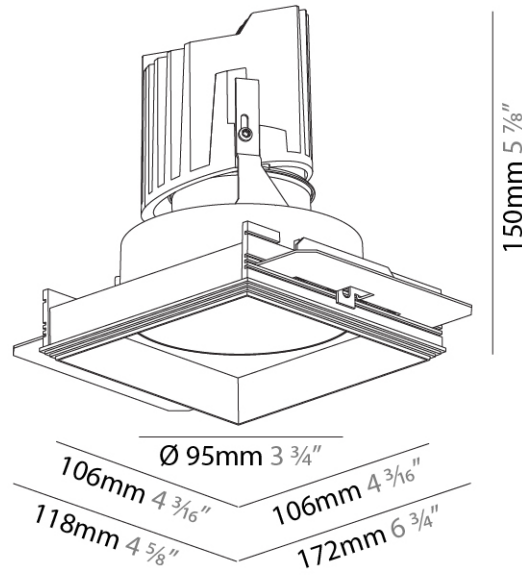

Fixture Material: Aluminum Die Cast
Cut-out Measurements: 120mm / 4 3/4" x 120mm / 4 3/4"
Upon Request: Unique Ceiling Thickness

ELECTRICAL

Lamp Type: LED (Zhaga Standard)
Input Wattage (W): 15.5
Total Output Wattage (W): 14.5
Dimming: Tri-Mode (Non-Dimming and Phase Dimming (120Vac only) and 0-10V Dimming)
Driver Included: No
Driver Location: Recessed Housing
Driver Type: Constant Current - Universal
Driver Class: Class 2
Housing: See components
Input Voltage (V): 120 - 277
Constant Current (MA): 500

LED

Number of LEDs: 1
Color Temperature (°K): 2700 / 3000 / 3500 / 4000
Max. Delivered Lumen (lm): 940 / 980 / 1029 / 1050
Nominal Lumen (lm): 1386 / 1438 / 1511 / 1542
CRI: >90 CRI
Efficiency (%): 87.9 / 88.4 / 87.9
Lamp Life (hrs): 50000

Upon Request: RGB-W Tunable White Special Color Temperature Special LED

OPTICAL

Reflector°: 20 / 40 / 60
Upon Request: Special Beam Angles

RATINGS AND CERTIFICATIONS © 2024 Zaneen, Inc. 188-3382, F 416-247-9319, www.zaneen.com

Available for international specifications by adding "INT" at the end of the existing Model #. For assistance on 'custom' specifications, contact zteam@zaneen.com. In a constant effort to supply the best product, we reserve the right to change specifications or materials without notice. The most recent specification sheets are found at zaneen.com IP rating: IP20